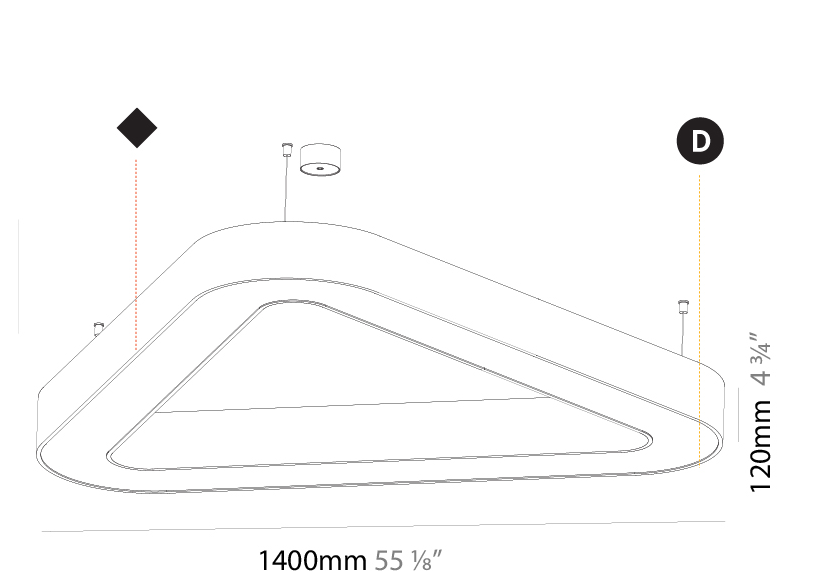

GENERAL

Series: Glorious
Subseries: Glorious Victory
Brand: Prolicht
Division: Architectural
Mounting Type: Suspension
Mounting Location: Ceiling
Subcategory: Ambient

PHYSICAL

Shape: Abstract
Length (mm): 1400
Length (in): 55 1/8
Width (mm): 1400
Width (in): 55 1/8
Height (mm): 120
Height (in): 4 3/4
Max. Overall Height (mm): 2120
Max. Overall Height (in): 83 7/16
Light Distribution: Direct / Indirect
Weight (kg): 14.359
Weight (lbs): 31.66
Diffuser: PMMA - Opal or Micro-Prism
Fixture Finish: SSR / BKV / CWI / CRY / HAB / LAG / UFT / ITA / RUA / RUR / MIC / FTG / MYG / TWT / LOD / PUS / FRO / FUP / KIA / POP / BLS / SPG / MEY / GOH / GUM / CHC / COM / ABZ / JAG / OBR / MOS / ROR
Fixture Material: Aluminum

ELECTRICAL

Lamp Type: LED (Zhaga Standard)
Input Wattage (W): 105
Total Output Wattage (W): 84 / 57.6 (3500K)
Dimming: Non-Dimming / Phase Dimming (120Vac only) / 0-10V Dimming
Driver Included: Yes
Driver Location: Integrated
Driver Type: Constant Current - 120 / 277Vac
Driver Class: Class 2
Input Voltage (V): 120 - 277
Constant Current (MA): 350 / 1200/600 (3500K)

LED

Color Temperature (°K): 3000 / 3500 / 4000
Max. Delivered Lumen (lm): 5540 / 5733 / 5850 Direct / 3830 / 3969 / 4050 Indirect
CRI: >80 CRI
Efficiency (%): 69.8
Lamp Life (hrs): 50000

OPTICAL

RATINGS AND CERTIFICATIONS

Certified By: Certified for North American Standards
IP rating: IP20