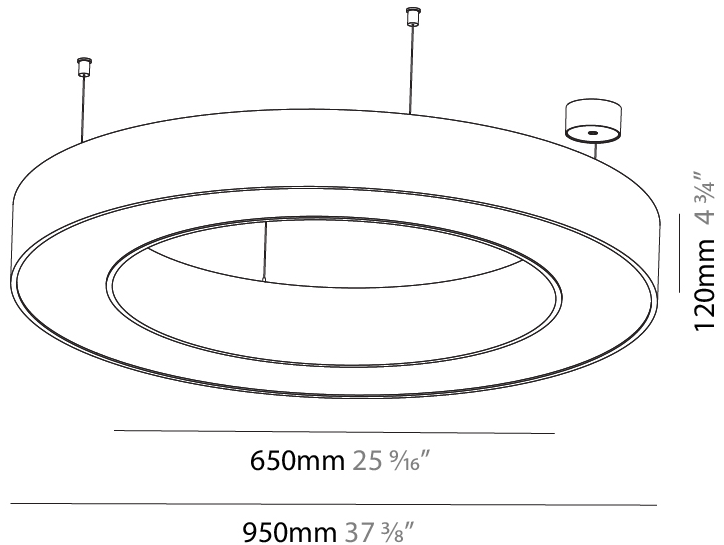

GENERAL

Series: Glorious
Subseries: Glorious
Brand: Prolicht
Division: Architectural
Mounting Type: Suspension
Mounting Location: Ceiling
Subcategory: Ambient

PHYSICAL

Shape: Round
Diameter (mm): 950
Diameter (in): 37 ³/₈
Height (mm): 120
Height (in): 4 ³/₄
Max. Overall Height (mm): 2120
Max. Overall Height (in): 83 ⁷/₁₆
Light Distribution: Direct / Indirect
Weight (kg): 10.395
Weight (lbs): 22.92
Diffuser: [PMMA - Opal or Micro-Prism](#)
Fixture Finish: [SSR / BKV / CWI / CRY / HAB / LAG / UFT / ITA / RUA / RUR / MIC / FTG / MYG / TWT / LOD / PUS / FRO / FUP / KIA / POP / BLS / SPG / MEY / GOH / GUM / CHC / COM / ABZ / JAG / OBR / MOS / ROR](#)
Fixture Material: Aluminum

ELECTRICAL

Lamp Type: LED (Zhaga Standard)
Input Wattage (W): 58.5
Total Output Wattage (W): 52 / 41.6 (3500K)
Dimming: [Non-Dimming / Phase Dimming (120Vac only) / 0-10V Dimming](#)
Driver Included: Yes
Driver Location: Integrated
Driver Type: Constant Current
Driver Class: Class 2
Input Voltage (V): 120 - 277
Constant Current (MA): 350 / 900/400 (3500K)

LED

[Color Temperature (°K): 3000 / 3500 / 4000](#)
Max. Delivered Lumen (lm): 4150 / 4302 / 4390 Direct / 1850/ 1911 / 150
CRI: >80 CRI
Efficiency (%): 69
Lamp Life (hrs): 50000

OPTICAL

RATINGS AND CERTIFICATIONS

Certified By: Certified for North American Standards
IP rating: IP20

PROJECT _____
TYPE _____
SPECIFIER _____
QUANTITY _____
DATE _____