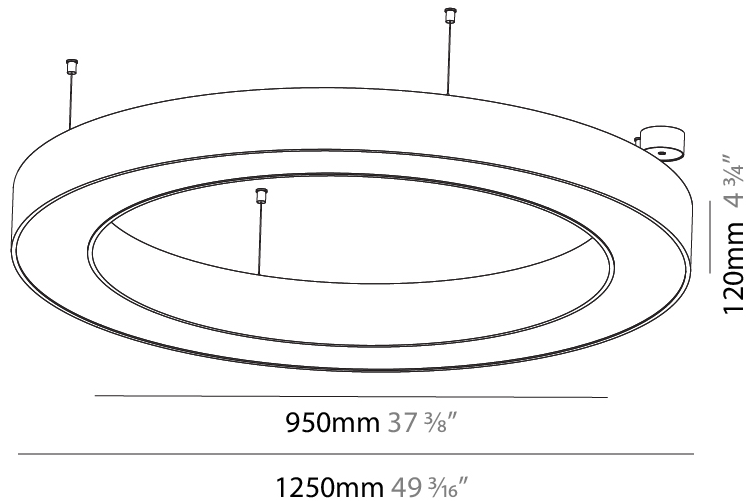

GENERAL

Series: Glorious
Subseries: Glorious
Brand: Prolicht
Division: Architectural
Mounting Type: Suspension
Mounting Location: Ceiling
Subcategory: Ambient

PHYSICAL

Shape: Round
Diameter (mm): 1250
Diameter (in): 49 3/16
Height (mm): 120
Height (in): 4 3/4
Max. Overall Height (mm): 2120
Max. Overall Height (in): 83 7/16
Light Distribution: Direct / Indirect
Weight (kg): 13.475
Weight (lbs): 29.70
Diffuser: [PMMA - Opal or Micro-Prism](#)
Fixture Finish: [SSR / BKV / CWI / CRY / HAB / LAG / UFT / ITA / RUA / RUR / MIC / FTG / MYG / TWT / LOD / PUS / FRO / FUP / KIA / POP / BLS / SPG / MEY / GOH / GUM / CHC / COM / ABZ / JAG / OBR / MOS / ROR](#)
Fixture Material: Aluminum

ELECTRICAL

Lamp Type: LED (Zhaga Standard)
Input Wattage (W): 90
Total Output Wattage (W): 72 / 57.6 (3500K)
Dimming: [Non-Dimming / Phase Dimming (120Vac only) / 0-10V Dimming](#)
Driver Included: Yes
Driver Location: Integrated
Driver Type: Constant Current
Driver Class: Class 2
Input Voltage (V): 120 - 277
Constant Current (mA): 350 / 1200/600 (3500K)

LED

[Color Temperature (°K): 3000 / 3500 / 4000](#)
Max. Delivered Lumen (lm): 5540 / 5733 / 5850 Direct / 3830 / 3969 / 4050 Indirect
CRI: >80 CRI
Efficiency (%): 68
Lamp Life (hrs): 50000

OPTICAL

RATINGS AND CERTIFICATIONS

Certified By: Certified for North American Standards
IP rating: IP20