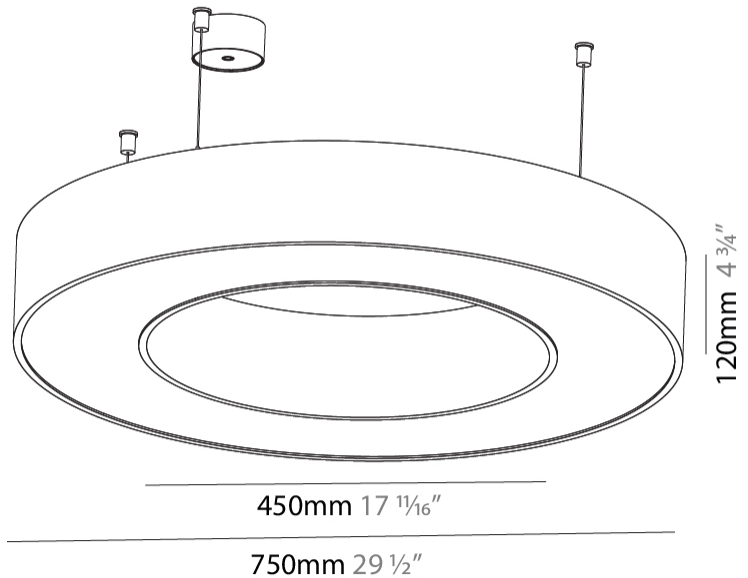

GENERAL

Series: Glorious
Subseries: Glorious
Brand: Prolicht
Division: Architectural
Mounting Type: Suspension
Mounting Location: Ceiling
Subcategory: Ambient

PHYSICAL

Shape: Round
Diameter (mm): 750
Diameter (in): 29 1/2
Height (mm): 120
Height (in): 4 3/4
Max. Overall Height (mm): 2120
Max. Overall Height (in): 83 7/16
Light Distribution: Direct / Indirect
Weight (kg): 7.675
Weight (lbs): 16.9
Diffuser: PMMA - Opal or Micro-Prism
Fixture Finish: SSR / BKV / CWI / CRY / HAB / LAG / UFT / ITA / RUA / RUR / MIC / FTG / MYG / TWT / LOD / PUS / FRO / FUP / KIA / POP / BLS / SPG / MEY / GOH / GUM / CHC / COM / ABZ / JAG / OBR / MOS / ROR
Fixture Material: Aluminum

ELECTRICAL

Lamp Type: LED (Zhaga Standard)
Input Wattage (W): 45
Total Output Wattage (W): 40 / 32 (3500K)
Dimming: Non-Dimming / Phase Dimming (120Vac only) / 0-10V Dimming
Driver Included: Yes
Driver Location: Integrated
Driver Type: Constant Current
Driver Class: Class 2
Input Voltage (V): 120 - 277
Constant Current (MA): 350 / 600/400 (3500K)

LED

Color Temperature (°K): 3000 / 3500 / 4000
Max. Delivered Lumen (lm): 2770 / 2862 / 2920 Direct / 1380 / 1440 / 1470 Indirect
CRI: >80 CRI
Efficiency (%): 71
Lamp Life (hrs): 50000

OPTICAL

RATINGS AND CERTIFICATIONS

Certified By: Certified for North American Standards
IP rating: IP20