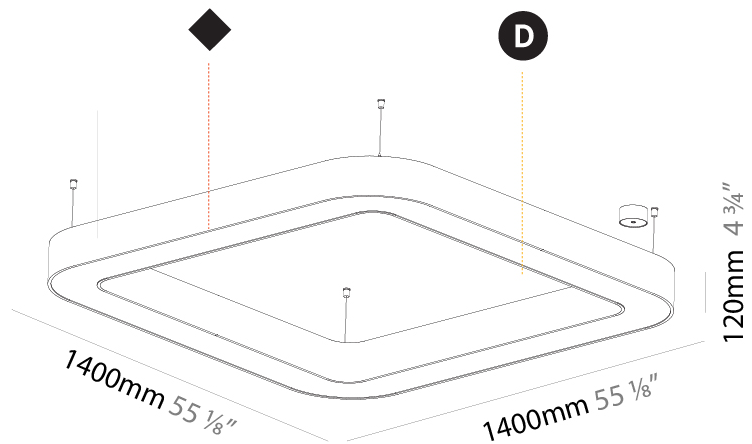

GENERAL

Series: Glorious
Subseries: Glorious Quantum
Brand: Prolight
Division: Architectural
Mounting Type: Suspension
Mounting Location: Ceiling
Subcategory: Ambient

PHYSICAL

Shape: Square
Length (mm): 1400
Length (in): 55 1/8
Width (mm): 1400
Width (in): 55 1/8
Height (mm): 120
Height (in): 4 3/4
Max. Overall Height (mm): 2120
Max. Overall Height (in): 83 7/16
Light Distribution: Direct / Indirect
Weight (kg): 18.463
Weight (lbs): 40.62
Diffuser: PMMA - Opal or Micro-Prism
Fixture Finish: SSR / BKV / CWI / CRY / HAB / LAG / UFT / ITA / RUA / RUR / MIC / FTG / MYG / TWT / LOD / PUS / FRO / FUP / KIA / POP / BLS / SPG / MEY / GOH / GUM / CHC / COM / ABZ / JAG / OBR / MOS / ROR
Fixture Material: Aluminum

ELECTRICAL

Lamp Type: LED (Zhaga Standard)
Input Wattage (W): 120
Total Output Wattage (W): 96 / 76.8 (3500K)
Dimming: Non-Dimming / Phase Dimming (120Vac only) / 0-10V Dimming
Driver Included: Yes
Driver Location: Integrated
Driver Type: Constant Current - 120 / 277Vac
Driver Class: Class 2
Input Voltage (V): 120 - 277
Constant Current (MA): 350 / 800 (3500K)

LED

Color Temperature (°K): 3000 / 3500 / 4000
Max. Delivered Lumen (lm): 7380 / 7644 / 7800 Direct / 5120 / 5556 / 5400 Indirect
CRI: >80 CRI
Efficiency (%): 69.8
Lamp Life (hrs): 50000

OPTICAL

RATINGS AND CERTIFICATIONS

Certified By: Certified for North American Standards
IP rating: IP20