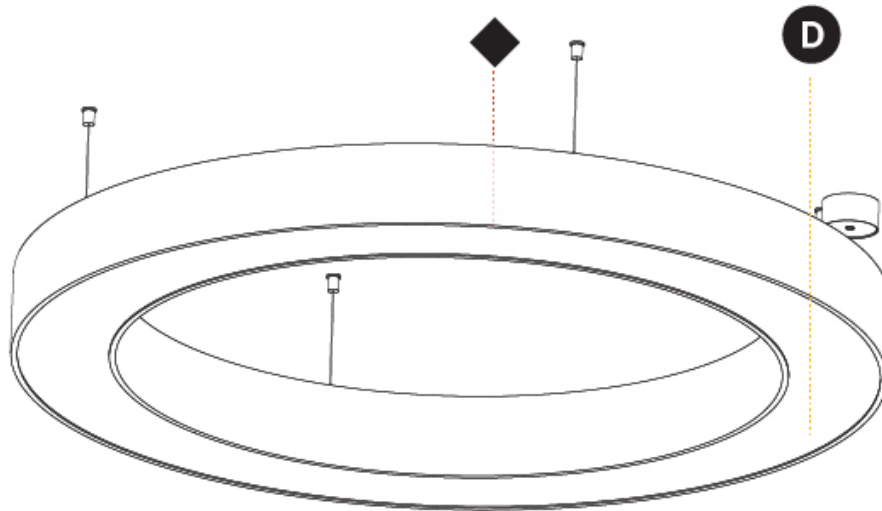

GLORIOUS SUSPENSION

A30309-

PROJECT	_____
TYPE	_____
SPECIFIER	_____
QUANTITY	_____
DATE	_____