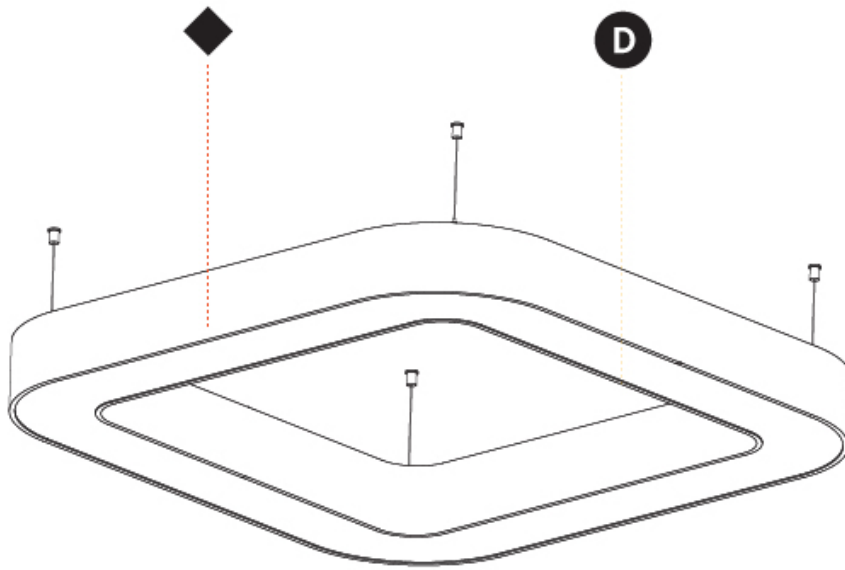

GLORIOUS QUANTUM SUSPENSION

A30568-

PROJECT _____

TYPE _____

SPECIFIER _____

QUANTITY _____

DATE _____

A