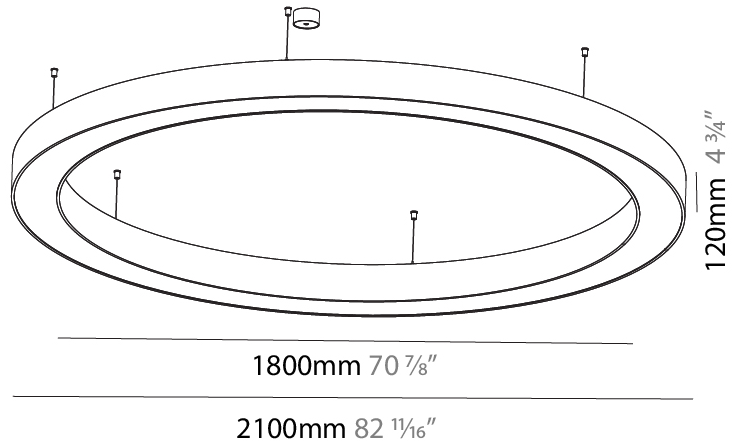

GENERAL

Series: Glorious
Subseries: Glorious
Brand: Prolicht
Division: Architectural
Mounting Type: Suspension
Mounting Location: Ceiling
Subcategory: Ambient

PHYSICAL

Shape: Round
Diameter (mm): 2100
Diameter (in): 82 11/16
Height (mm): 120
Height (in): 4 3/4
Max. Overall Height (mm): 2120
Max. Overall Height (in): 83 7/16
Light Distribution: Direct / Indirect
Weight (kg): 26.817
Weight (lbs): 59.12
Diffuser: PMMA - Opal
Fixture Finish: SSR / BKV / CWI / CRY / HAB / LAG / UFT / ITA / RUA / RUR / MIC / FTG / MYG / TWT / LOD / PUS / FRO / FUP / KIA / POP / BLS / SPG / MEY / GOH / GUM / CHC / COM / ABZ / JAG / OBR / MOS / ROR
Fixture Material: Aluminum

ELECTRICAL

Lamp Type: LED (Zhaga Standard)
Input Wattage (W): 165
Total Output Wattage (W): 132 / 105.6 (3500K)
Dimming: Non-Dimming / Phase Dimming (120Vac only) / 0-10V Dimming
Driver Included: Yes
Driver Location: Integrated
Driver Type: Constant Current - 120 / 277Vac
Driver Class: Class 2
Input Voltage (V): 120 - 277
Constant Current (MA): 350 / 700/600 (3500K)

LED

Color Temperature (°K): 3000 / 3500 / 4000
Max. Delivered Lumen (lm): 9690 / 10035 / 10240 Direct / 7670 / 7938 / 8100 Indirect
CRI: >80 CRI
Efficiency (%): 70
Lamp Life (hrs): 50000

OPTICAL

RATINGS AND CERTIFICATIONS

Certified By: Certified for North American Standards
IP rating: IP20