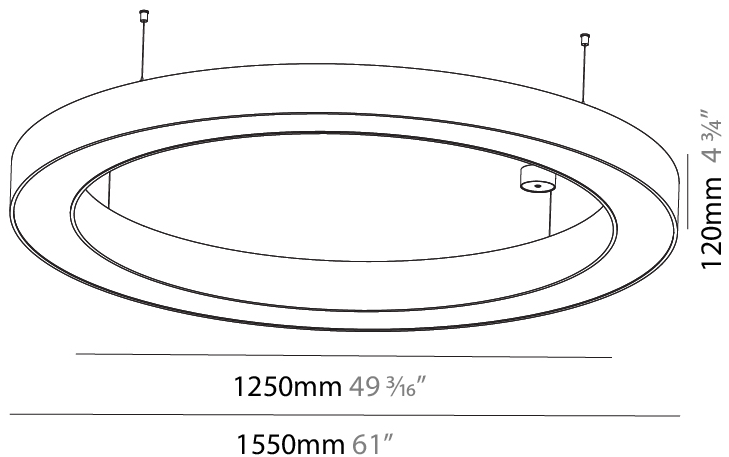

GENERAL

Series: Glorious
Subseries: Glorious
Brand: Prolight
Division: Architectural
Mounting Type: Suspension
Mounting Location: Ceiling
Subcategory: Ambient

PHYSICAL

Shape: Round
Diameter (mm): 1550
Diameter (in): 61
Height (mm): 120
Height (in): 4 3/4
Max. Overall Height (mm): 2120
Max. Overall Height (in): 83 7/16
Light Distribution: Direct / Indirect
Weight (kg): 16.737
Weight (lbs): 36.90
Diffuser: PMMA - Opal or Micro-Prism
Fixture Finish: SSR / BKV / CWI / CRY / HAB / LAG / UFT / ITA / RUA / RUR / MIC / FTG / MYG / TWT / LOD / PUS / FRO / FUP / KIA / POP / BLS / SPG / MEY / GOH / GUM / CHC / COM / ABZ / JAG / OBR / MOS / ROR
Fixture Material: Aluminum

ELECTRICAL

Lamp Type: LED (Zhaga Standard)
Input Wattage (W): 110
Total Output Wattage (W): 88 / 70.4 (3500K)
Dimming: Non-Dimming / Phase Dimming (120Vac only) / 0-10V Dimming
Driver Included: Yes
Driver Location: Integrated
Driver Type: Constant Current - 120 / 277Vac
Driver Class: Class 2
Input Voltage (V): 120 - 277
Constant Current (MA): 350 / 700/800 (3500K)

LED

Color Temperature (°K): 3000 / 3500 / 4000
Max. Delivered Lumen (lm): 6920 / 7164 / 7310 Direct / 4530 / 4938 / 4790 Indirect
CRI: >80 CRI
Efficiency (%): 68
Lamp Life (hrs): 50000

OPTICAL

RATINGS AND CERTIFICATIONS

Certified By: Certified for North American Standards
IP rating: IP20