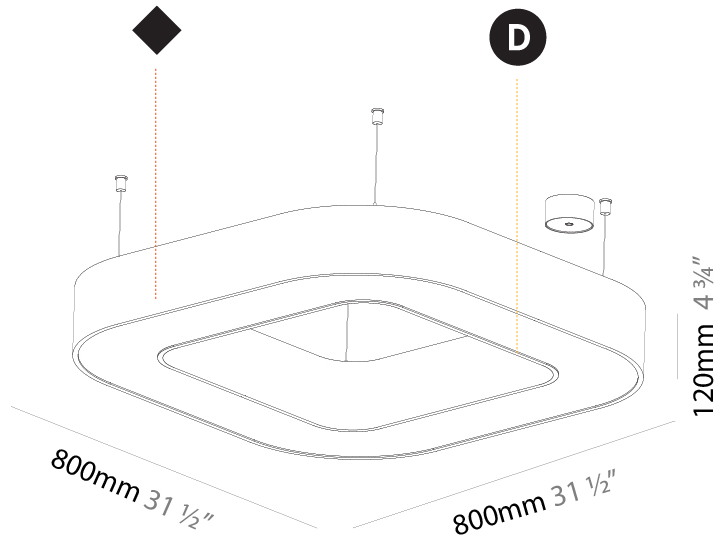

GENERAL

Series: Glorious
Subseries: Glorious Quantum
Brand: Prolicht
Division: Architectural
Mounting Type: Suspension
Mounting Location: Ceiling
Subcategory: Ambient

PHYSICAL

Shape: Square
Length (mm): 800
Length (in): 31 1/2
Width (mm): 800
Width (in): 31 1/2
Height (mm): 120
Height (in): 4 3/4
Max. Overall Height (mm): 2120
Max. Overall Height (in): 83 7/16
Light Distribution: Direct / Indirect
Weight (kg): 9.71
Weight (lbs): 21.44
Diffuser: PMMA - Opal or Micro-Prism
Fixture Finish: SSR / BKV / CWI / CRY / HAB / LAG / UFT / ITA / RUA / RUR / MIC / FTG / MYG / TWT / LOD / PUS / FRO / FUP / KIA / POP / BLS / SPG / MEY / GOH / GUM / CHC / COM / ABZ / JAG / OBR / MOS / ROR
Fixture Material: Aluminum

ELECTRICAL

Lamp Type: LED (Zhaga Standard)
Input Wattage (W): 40 / 20
Total Output Wattage (W): 48 / 38.4 (3500K)
Dimming: Non-Dimming / Phase Dimming (120Vac only) / 0-10V Dimming
Driver Included: Yes
Driver Location: Integrated
Driver Type: Constant Current - 120 / 277Vac
Driver Class: Class 2
Input Voltage (V): 120 - 277
Constant Current (MA): 350 / 800/400 (3500K)

LED

Color Temperature (°K): 3000 / 3500 / 4000
Max. Delivered Lumen (lm): 3690 / 3822 / 3900 Direct / 2560 / 2646 / 2700 Indirect
CRI: >80 CRI
Efficiency (%): 69.8
Lamp Life (hrs): 50000

OPTICAL

RATINGS AND CERTIFICATIONS

Certified By: Certified for North American Standards
IP rating: IP20