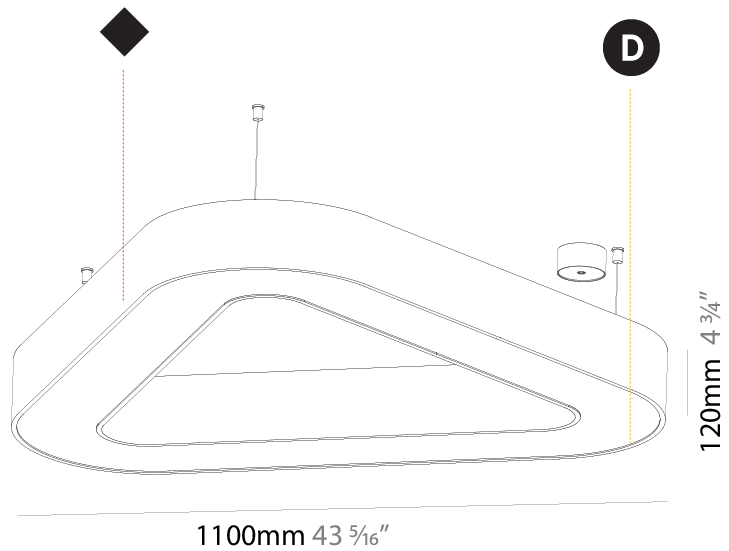

GENERAL

Series: Glorious
Subseries: Glorious Victory
Brand: Prolicht
Division: Architectural
Mounting Type: Suspension
Mounting Location: Ceiling
Subcategory: Ambient

PHYSICAL

Shape: Abstract
Length (mm): 1100
Length (in): 43 5/16
Width (mm): 1100
Width (in): 43 5/16
Height (mm): 120
Height (in): 4 3/4
Max. Overall Height (mm): 2120
Max. Overall Height (in): 83 7/16
Light Distribution: Direct / Indirect
Weight (kg): 10.819
Weight (lbs): 23.851
Diffuser: PMMA - Opal or Micro-Prism
Fixture Finish: SSR / BKV / CWI / CRY / HAB / LAG / UFT / ITA / RUA / RUR / MIC / FTG / MYG / TWT / LOD / PUS / FRO / FUP / KIA / POP / BLS / SPG / MEY / GOH / GUM / CHC / COM / ABZ / JAG / OBR / MOS / ROR
Fixture Material: Aluminum

ELECTRICAL

Lamp Type: LED (Zhaga Standard)
Input Wattage (W): 70
Total Output Wattage (W): 60 / 48 (3500K)
Dimming: Non-Dimming / Phase Dimming (120Vac only) / 0-10V Dimming
Driver Included: Yes
Driver Location: Integrated
Driver Type: Constant Current - 120 / 277Vac
Driver Class: Class 2
Input Voltage (V): 120 - 277
Constant Current (MA): 350 / 900/600 (3500K)

LED

Color Temperature (°K): 3000 / 3500 / 4000
Max. Delivered Lumen (lm): 4150 / 4302 / 4390 Direct / 3660 / 3783 / 3860 Indirect
CRI: >80 CRI
Efficiency (%): 70.9
Lamp Life (hrs): 50000

OPTICAL

RATINGS AND CERTIFICATIONS

Certified By: Certified for North American Standards
IP rating: IP20