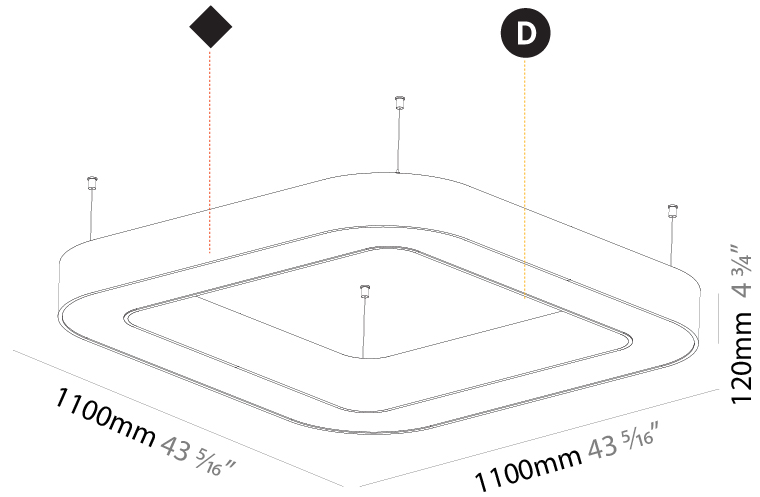

GENERAL

Series: Glorious
Subseries: Glorious Quantum
Brand: Prolicht
Division: Architectural
Mounting Type: Suspension
Mounting Location: Ceiling
Subcategory: Ambient

PHYSICAL

Shape: Square
Length (mm): 1100
Length (in): 43 5/16
Width (mm): 1100
Width (in): 43 5/16
Height (mm): 120
Height (in): 4 3/4
Max. Overall Height (mm): 2120
Max. Overall Height (in): 83 7/16
Light Distribution: Direct / Indirect
Weight (kg): 13.639
Weight (lbs): 30
Diffuser: PMMA - Opal or Micro-Prism
Fixture Finish: SSR / BKV / CWI / CRY / HAB / LAG / UFT / ITA / RUA / RUR / MIC / FTG / MYG / TWT / LOD / PUS / FRO / FUP / KIA / POP / BLS / SPG / MEY / GOH / GUM / CHC / COM / ABZ / JAG / OBR / MOS / ROR
Fixture Material: Aluminum

ELECTRICAL

Lamp Type: LED (Zhaga Standard)
Input Wattage (W): 100
Total Output Wattage (W): 80 / 64 (3500K)
Dimming: Non-Dimming / Phase Dimming (120Vac only) / 0-10V Dimming
Driver Included: Yes
Driver Location: Integrated
Driver Type: Constant Current - 120 / 277Vac
Driver Class: Class 2
Input Voltage (V): 120 - 277
Constant Current (MA): 350 / 1200/800 (3500K)

LED

Color Temperature (°K): 3000 / 3500 / 4000
Max. Delivered Lumen (lm): 5540 / 5733 / 5850 Direct / 4870 / 5047 / 5150 Indirect
CRI: >80 CRI
Efficiency (%): 70.9
Lamp Life (hrs): 50000

OPTICAL

RATINGS AND CERTIFICATIONS

Certified By: Certified for North American Standards
IP rating: IP20