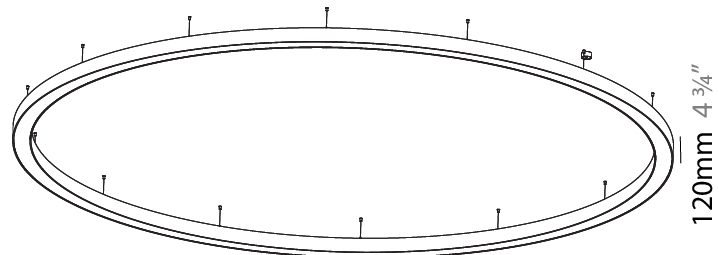

GENERAL

Series: Glorious
Subseries: Glorious
Brand: Prolicht
Division: Architectural
Mounting Type: Suspension
Mounting Location: Ceiling
Subcategory: Ambient

PHYSICAL

Shape: Round
Diameter (mm): 5400
Diameter (in): 212 ⁵/₈
Height (mm): 120
Height (in): 4 ³/₄
Max. Overall Height (mm): 2120
Max. Overall Height (in): 83 ⁷/₁₆
Light Distribution: Direct / Indirect
Weight (kg): 71.452
Weight (lbs): 157.19
Diffuser: PMMA - Opal or Micro-Prism
Fixture Finish: SSR / BKV / CWI / CRY / HAB / LAG / UFT / ITA / RUA / RUR / MIC / FTG / MYG / TWT / LOD / PUS / FRO / FUP / KIA / POP / BLS / SPG / MEY / GOH / GUM / CHC / COM / ABZ / JAG / OBR / MOS / ROR
Fixture Material: Aluminum

ELECTRICAL

Lamp Type: LED (Zhaga Standard)
Input Wattage (W): 405
Total Output Wattage (W): 324 / 259.2 (3500K)
Dimming: Non-Dimming / Phase Dimming (120Vac only) / 0-10V Dimming
Driver Included: Yes
Driver Location: Integrated
Driver Type: Constant Current - 120 / 277Vac
Driver Class: Class 2
Input Voltage (V): 120 - 277
Constant Current (MA): 350 / 800/500 (3500K)

LED

Color Temperature (°K): 3000 / 3500 / 4000
Max. Delivered Lumen (lm): 25840 / 26754 / 27300 Direct / 19620 / 2031 / 20720 Indirect
CRI: >80 CRI
Efficiency (%): 70
Lamp Life (hrs): 50000

OPTICAL

RATINGS AND CERTIFICATIONS

Certified By: Certified for North American Standards
IP rating: IP20

PROJECT
TYPE
SPECIFIER
QUANTITY
DATE