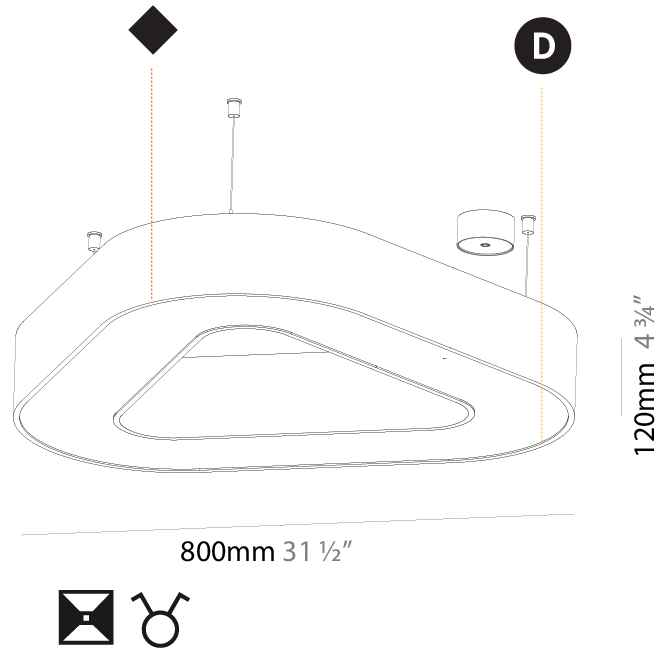

GENERAL

Series: Glorious
Subseries: Glorious Victory
Brand: Prolicht
Division: Architectural
Mounting Type: Suspension
Mounting Location: Ceiling
Subcategory: Ambient

PHYSICAL

Shape: Abstract
Length (mm): 800
Length (in): 31 1/2
Width (mm): 800
Width (in): 31 1/2
Height (mm): 120
Height (in): 4 3/4
Max. Overall Height (mm): 2120
Max. Overall Height (in): 83 7/16
Light Distribution: Direct / Indirect
Weight (kg): 8.173
Weight (lbs): 18.018
Diffuser: PMMA - Opal or Micro-Prism
Fixture Finish: SSR / BKV / CWI / CRY / HAB / LAG / UFT / ITA / RUA / RUR / MIC / FTG / MYG / TWT / LOD / PUS / FRO / FUP / KIA / POP / BLS / SPG / MEY / GOH / GUM / CHC / COM / ABZ / JAG / OBR / MOS / ROR
Fixture Material: Aluminum

ELECTRICAL

Lamp Type: LED (Zhaga Standard)
Input Wattage (W): 45
Total Output Wattage (W): 36 / 28.8 (3500K)
Dimming: Non-Dimming / Phase Dimming (120Vac only) / 0-10V Dimming
Driver Included: Yes
Driver Location: Integrated
Driver Type: Constant Current - 120 / 277Vac
Driver Class: Class 2
Input Voltage (V): 120 - 277
Constant Current (MA): 350 / 900 (3500K)

LED

Color Temperature (°K): 3000 / 3500 / 4000
Max. Delivered Lumen (lm): 5210 / 5390 / 5500
CRI: >80 CRI
Efficiency (%): 69.8
Lamp Life (hrs): 50000

OPTICAL

RATINGS AND CERTIFICATIONS

Certified By: Certified for North American Standards
IP rating: IP20